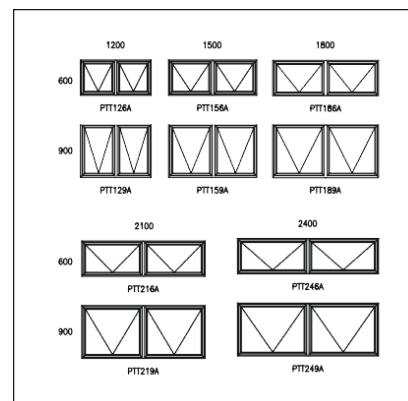

Top Hung

Top Hung B Range

Cape Contemporary

Cape Victorian

Cape Contemporary A Range

Side Hung 900 (H) Sash

Side Hung 1200 (H) Sash "B" Range

1000 Series & Elite Sliding

Vertical Sliding

Palace Multi Sliding

Palace with Y-Louvre insert

Vistafold Sliding Folding

Vista Duo Sliding Folding

Vistafold Sliding Folding with Y-Louvre insert

Vista Duo Sliding Folding with Y-Louvre insert