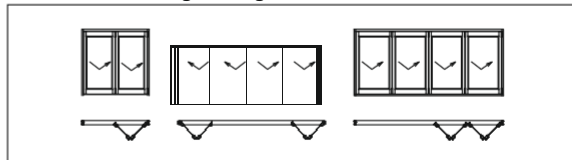

Top Hung

Top Hung B Range

Cape Contemporary

Cape Victorian

Cape Contemporary A Range

Side Hung 900 (H) Sash

Side Hung 1200 (H) Sash "B" Range

1000 Series & Elite Sliding

Vertical Sliding

Palace Multi Sliding

Palace with Y-Louvre insert

Vistafold Sliding Folding

Vista Duo Sliding Folding

Vistafold Sliding Folding with Y-Louvre insert

Vista Duo Sliding Folding with Y-Louvre insert