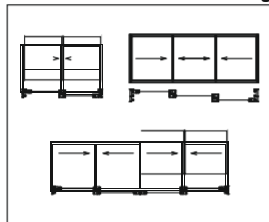

Top Hung

Top Hung B Range

Cape Contemporary

Cape Victorian

Cape Contemporary A Range

Side Hung 900 (H) Sash

Side Hung 1200 (H) Sash "B" Range

1000 Series & Elite Sliding

Vertical Sliding

Palace Multi Sliding

Palace with Y-Louvre insert

Vistafold Sliding Folding

Vista Duo Sliding Folding

Vistafold Sliding Folding with Y-Louvre insert

Vista Duo Sliding Folding with Y-Louvre insert