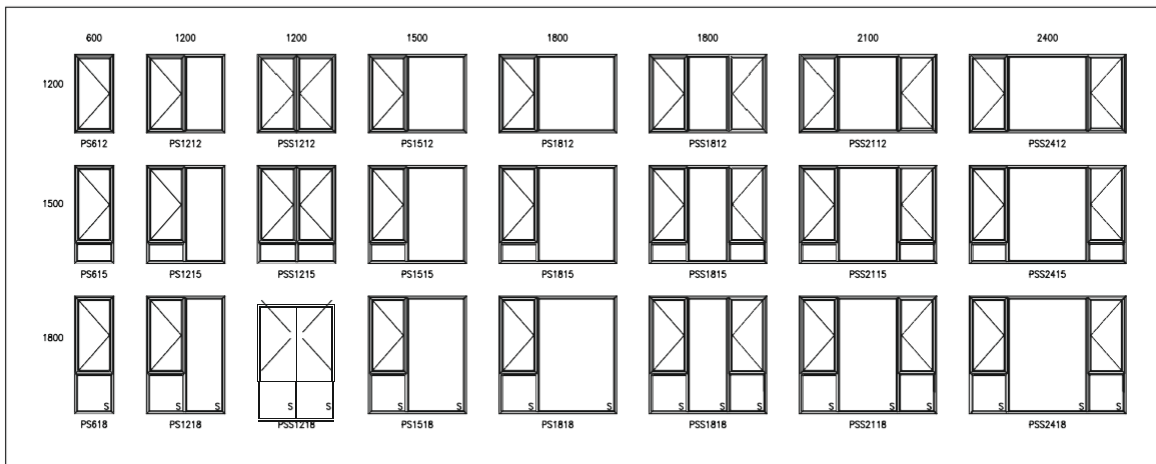

Top Hung

Top Hung B Range

Cape Contemporary

Cape Victorian

Cape Contemporary A Range

Side Hung 900 (H) Sash

Side Hung 1200 (H) Sash "B" Range

1000 Series & Elite Sliding

Vertical Sliding

Palace Multi Sliding

Palace with Y-Louvre insert

Vistafold Sliding Folding

Vista Duo Sliding Folding

Vistafold Sliding Folding with Y-Louvre insert

Vista Duo Sliding Folding with Y-Louvre insert