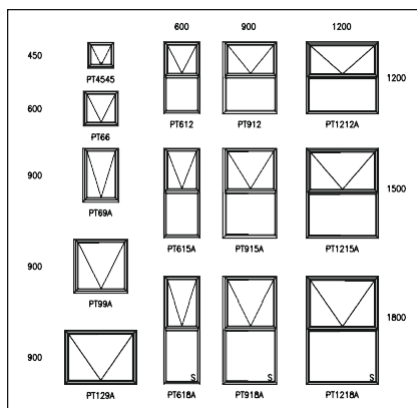

Top Hung

Top Hung B Range

Cape Contemporary

Cape Victorian

Cape Contemporary A Range

Side Hung 900 (H) Sash

Side Hung 1200 (H) Sash "B" Range

1000 Series & Elite Sliding

Vertical Sliding

Palace Multi Sliding

Palace with Y-Louvre insert

Vistafold Sliding Folding

Vista Duo Sliding Folding

Vistafold Sliding Folding with Y-Louvre insert

Vista Duo Sliding Folding with Y-Louvre insert