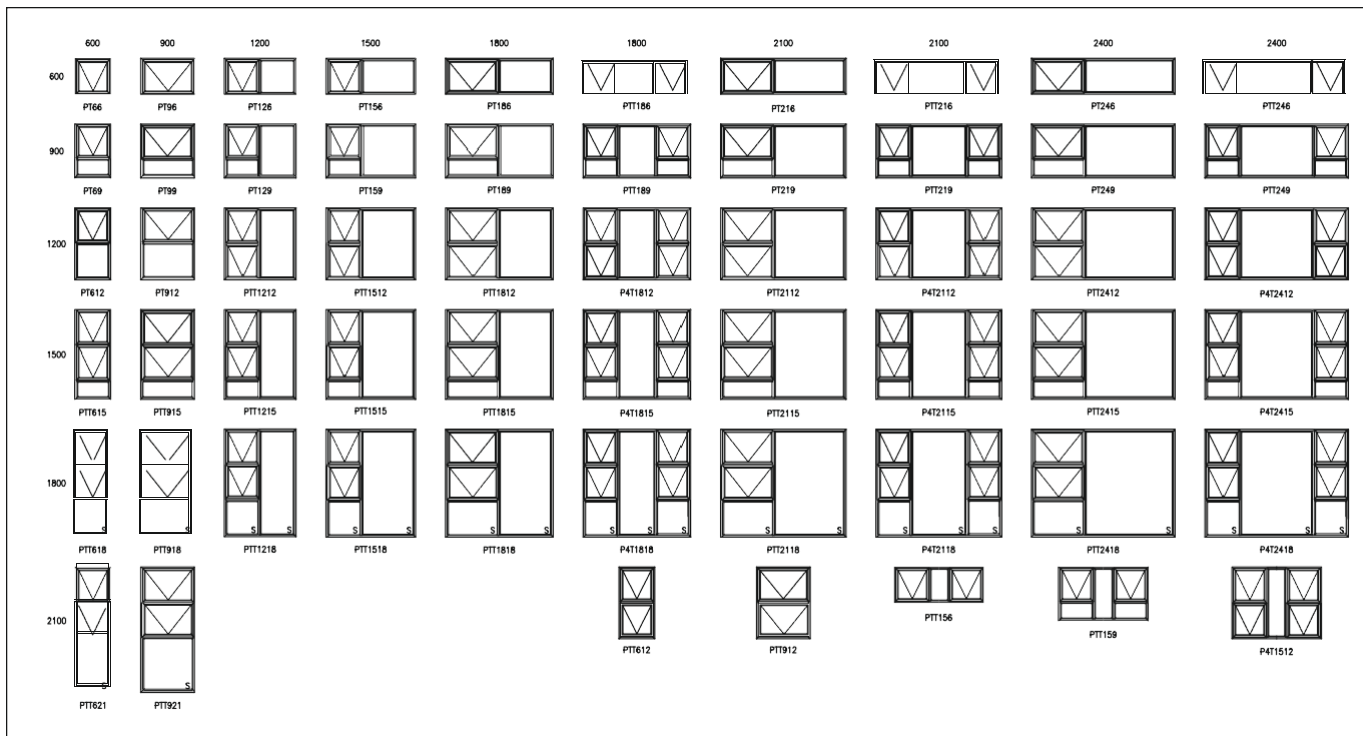

Top Hung

Top Hung B Range

Cape Contemporary

Cape Victorian

Cape Contemporary A Range

Side Hung 900 (H) Sash

Side Hung 1200 (H) Sash "B" Range

1000 Series & Elite Sliding

Vertical Sliding

Palace Multi Sliding

Palace with Y-Louvre insert

Vistafold Sliding Folding

Vista Duo Sliding Folding

Vistafold Sliding Folding with Y-Louvre insert

Vista Duo Sliding Folding with Y-Louvre insert