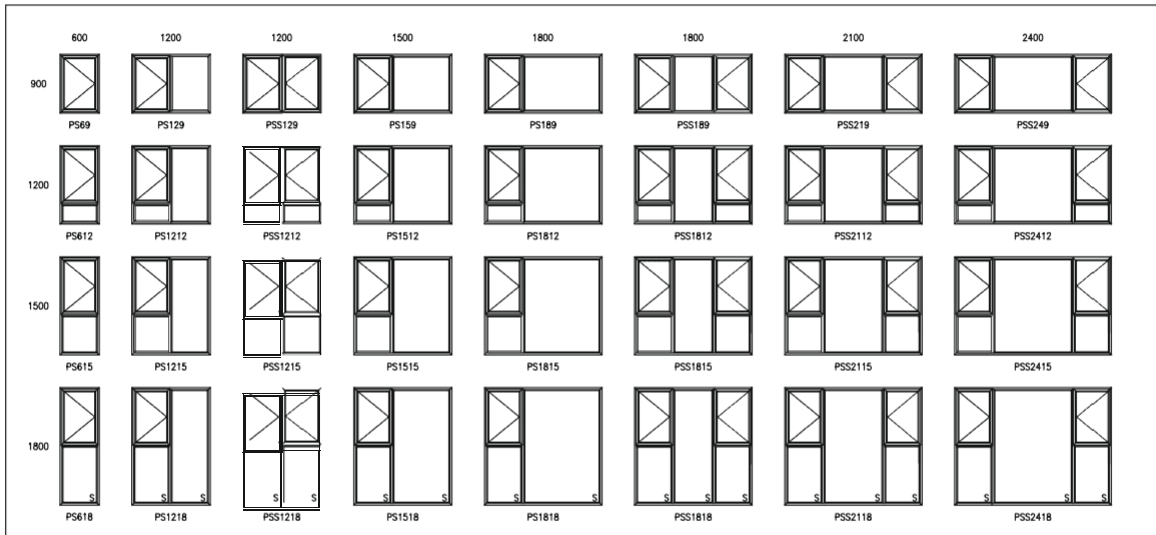

Top Hung

Top Hung B Range

Cape Contemporary

Cape Victorian

Cape Contemporary A Range

Side Hung 900 (H) Sash

Side Hung 1200 (H) Sash "B" Range

1000 Series & Elite Sliding

Vertical Sliding

Palace Multi Sliding

Palace with Y-Louvre insert

Vistafold Sliding Folding

Vista Duo Sliding Folding

Vistafold Sliding Folding with Y-Louvre insert

Vista Duo Sliding Folding with Y-Louvre insert