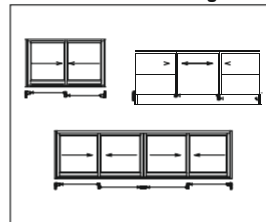

Top Hung

Top Hung B Range

Cape Contemporary

Cape Victorian

Cape Contemporary A Range

Side Hung 900 (H) Sash

Side Hung 1200 (H) Sash "B" Range

1000 Series & Elite Sliding

Vertical Sliding

Palace Multi Sliding

Palace with Y-Louvre insert

Vistafold Sliding Folding

Vista Duo Sliding Folding

Vistafold Sliding Folding with Y-Louvre insert

Vista Duo Sliding Folding with Y-Louvre insert