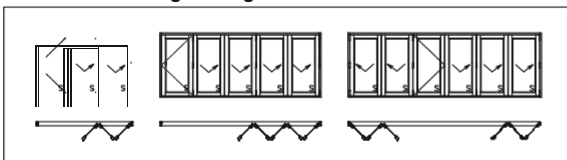

Top Hung

Top Hung B Range

Cape Contemporary

Cape Victorian

Cape Contemporary A Range

Side Hung 900 (H) Sash

Side Hung 1200 (H) Sash "B" Range

1000 Series & Elite Sliding

Vertical Sliding

Palace Multi Sliding

Palace with Y-Louvre insert

Vistafold Sliding Folding

Vista Duo Sliding Folding

Vistafold Sliding Folding with Y-Louvre insert

Vista Duo Sliding Folding with Y-Louvre insert