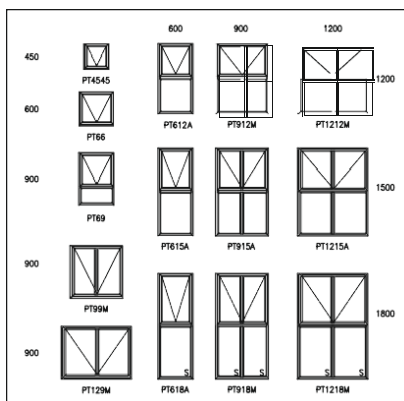

Top Hung

Top Hung B Range

Cape Contemporary

Cape Victorian

Cape Contemporary A Range

Side Hung 900 (H) Sash

Side Hung 1200 (H) Sash "B" Range

1000 Series & Elite Sliding

Vertical Sliding

Palace Multi Sliding

Palace with Y-Louvre insert

Vistafold Sliding Folding

Vista Duo Sliding Folding

Vistafold Sliding Folding with Y-Louvre insert

Vista Duo Sliding Folding with Y-Louvre insert