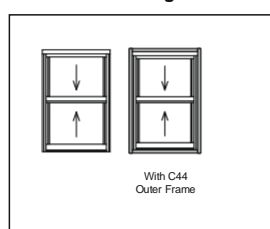

Top Hung

Top Hung B Range

Cape Contemporary

Cape Victorian

Cape Contemporary A Range

Side Hung 900 (H) Sash

Side Hung 1200 (H) Sash "B" Range

1000 Series & Elite Sliding

Vertical Sliding

Palace Multi Sliding

Palace with Y-Louvre insert

Vistafold Sliding Folding

Vista Duo Sliding Folding

Vistafold Sliding Folding with Y-Louvre insert

Vista Duo Sliding Folding with Y-Louvre insert