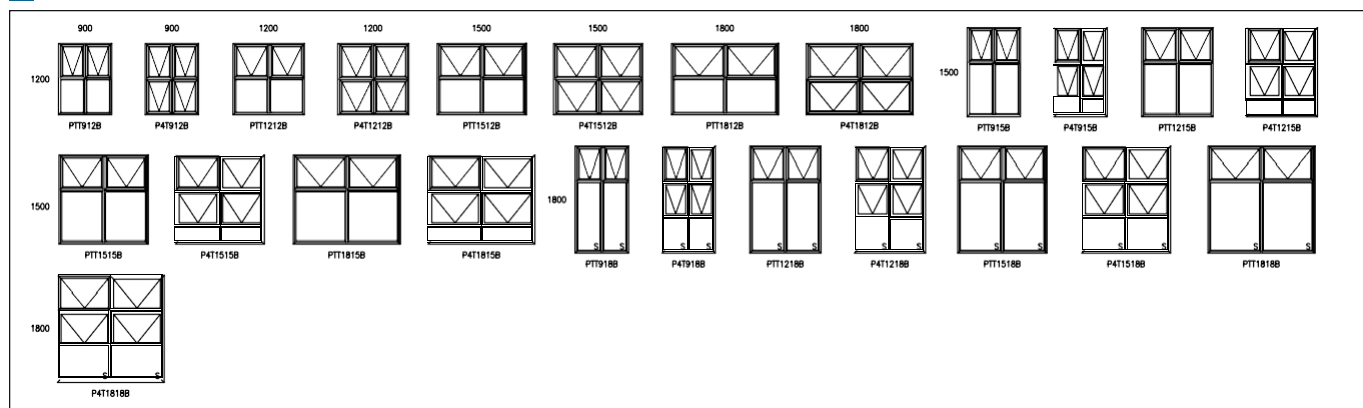

Top Hung

Top Hung B Range

Cape Contemporary

Cape Victorian

Cape Contemporary A Range

Side Hung 900 (H) Sash

Side Hung 1200 (H) Sash "B" Range

1000 Series & Elite Sliding

Vertical Sliding

Palace Multi Sliding

Palace with Y-Louvre insert

Vistafold Sliding Folding

Vista Duo Sliding Folding

Vistafold Sliding Folding with Y-Louvre insert

Vista Duo Sliding Folding with Y-Louvre insert